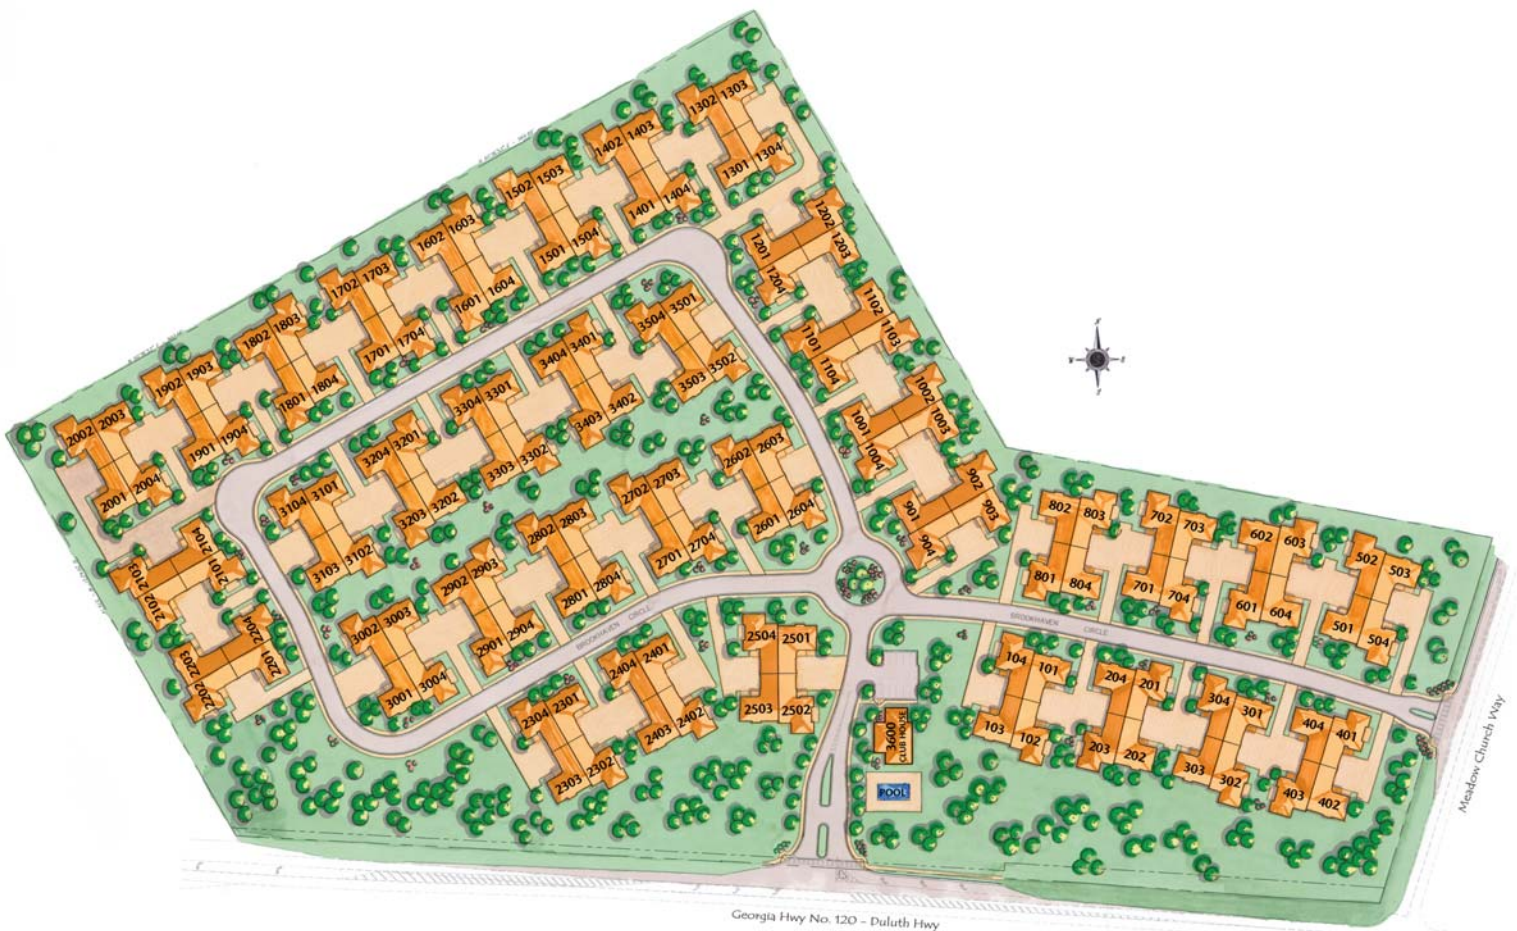

BROOKHAVEN AT SUGARLOAF

A JIM CHAPMAN COMMUNITY

Well Earned Elegance

The phrase Well Earned Elegance says a great deal about Brookhaven at Sugarloaf, the community for adults over 55 who seek a spacious, single-story home without the worries of landscaping or home maintenance. You deserve the stepless, 2 and 3-bedroom floor plans. You deserve the architectural styling and quality building materials. And you surely deserve the abundant amenities including clubhouse with pool, exercise room and veranda!

Building 3600 is the social clubhouse and pool amenity area

Homes from the \$200s

770-418-9875 • JimChapmanCommunities.com

Building Trust. Building Futures.

The information contained herein is subject to change without notice, including change in size, location and configuration of lots, structures, streets and recreational amenities.