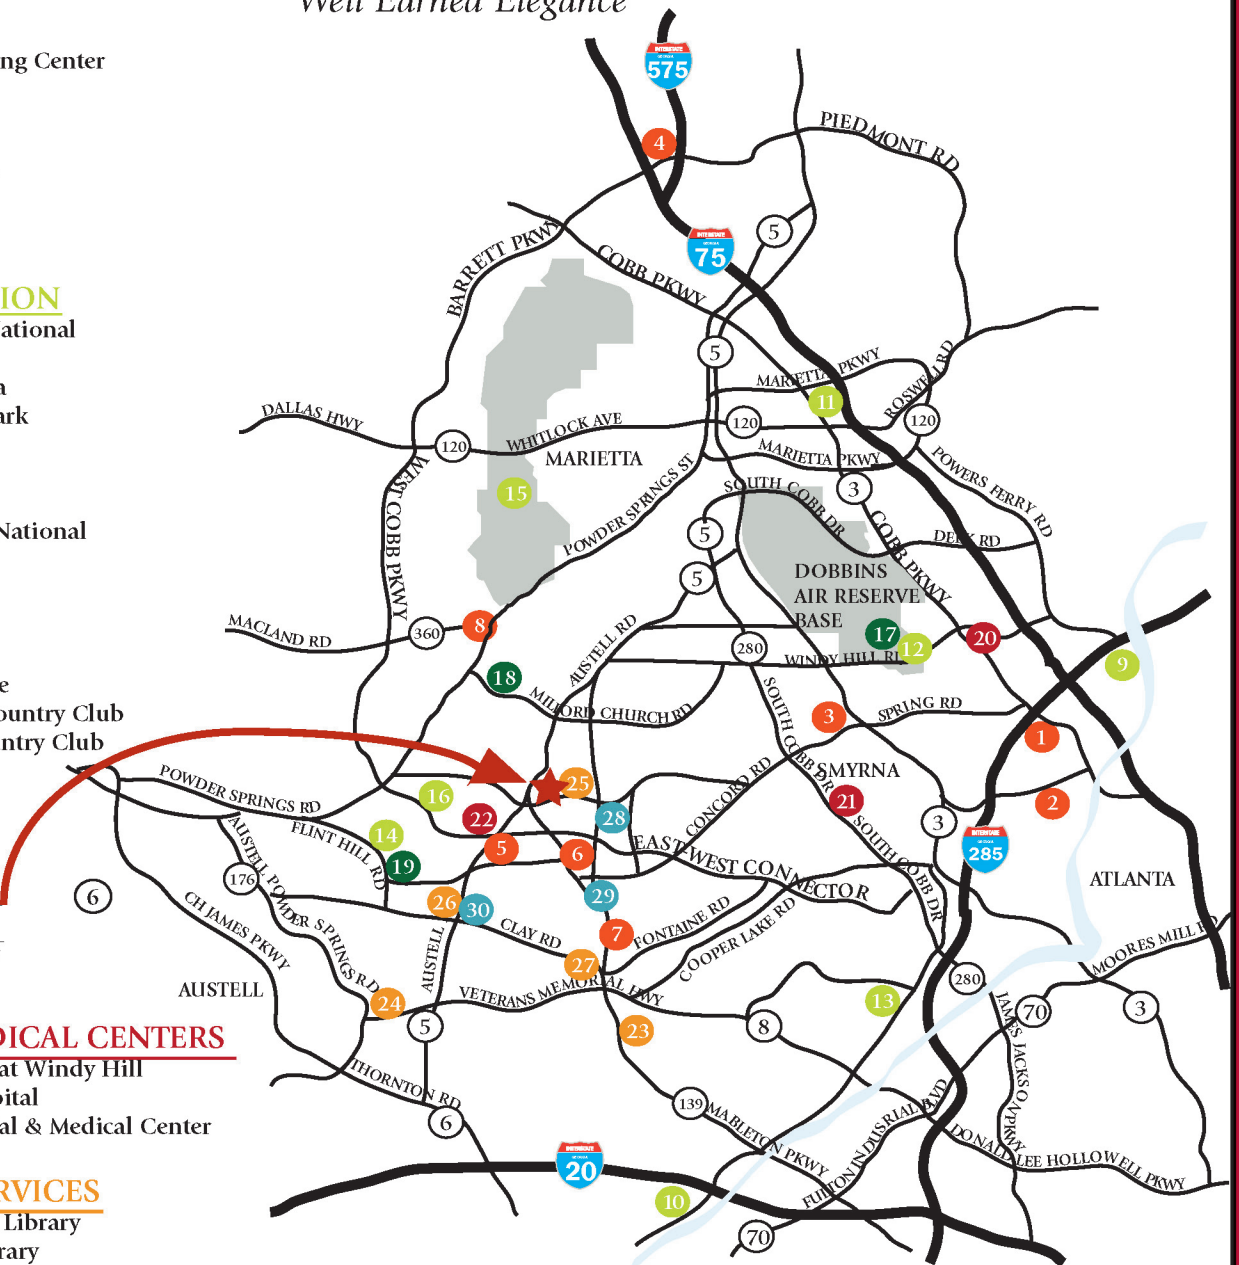

CONCORD MILL

A JIM CHAPMAN COMMUNITY

Well Earned Elegance

AREA SHOPPING

1. Cumberland Mall
2. Vinings Jubilee Shopping Center
3. Smyrna Market Village
4. Town Center at Cobb
5. Target
6. Wal-Mart Super Center
7. Kroger
8. Publix

PARKS & RECREATION

9. Chattahoochee River National Recreation Area
10. Six Flags Over Georgia
11. White Water Theme Park
12. Windy Hill Park
13. Nickajack Park
14. Silver Comet Trail
15. Kennesaw Mountain National Battlefield Park
16. Tramore Park

GOLF COURSES

17. Fox Creek Golf Course
18. Cumberland Creek Country Club
19. Dogwood Golf & Country Club

A JIM CHAPMAN COMMUNITY

HOSPITALS & MEDICAL CENTERS

20. Kennestone Hospital at Windy Hill
21. Emory Adventist Hospital
22. Wellstar Cobb Hospital & Medical Center

GOVERNMENT SERVICES

23. South Cobb Regional Library
24. Sweetwater Valley Library
25. Cobb County Fire Station 7
26. Cobb County Police Precinct No. 2
27. United States Post Office

COBB CO. PUBLIC SCHOOLS

28. Russell Elementary
29. Floyd Middle School
30. South Cobb High School

Homes from $180s

404.277.2644

JimChapmanCommunities.com

Building Trust. Building Futures.

Information is believed accurate but not warranted. Locations are approximate.