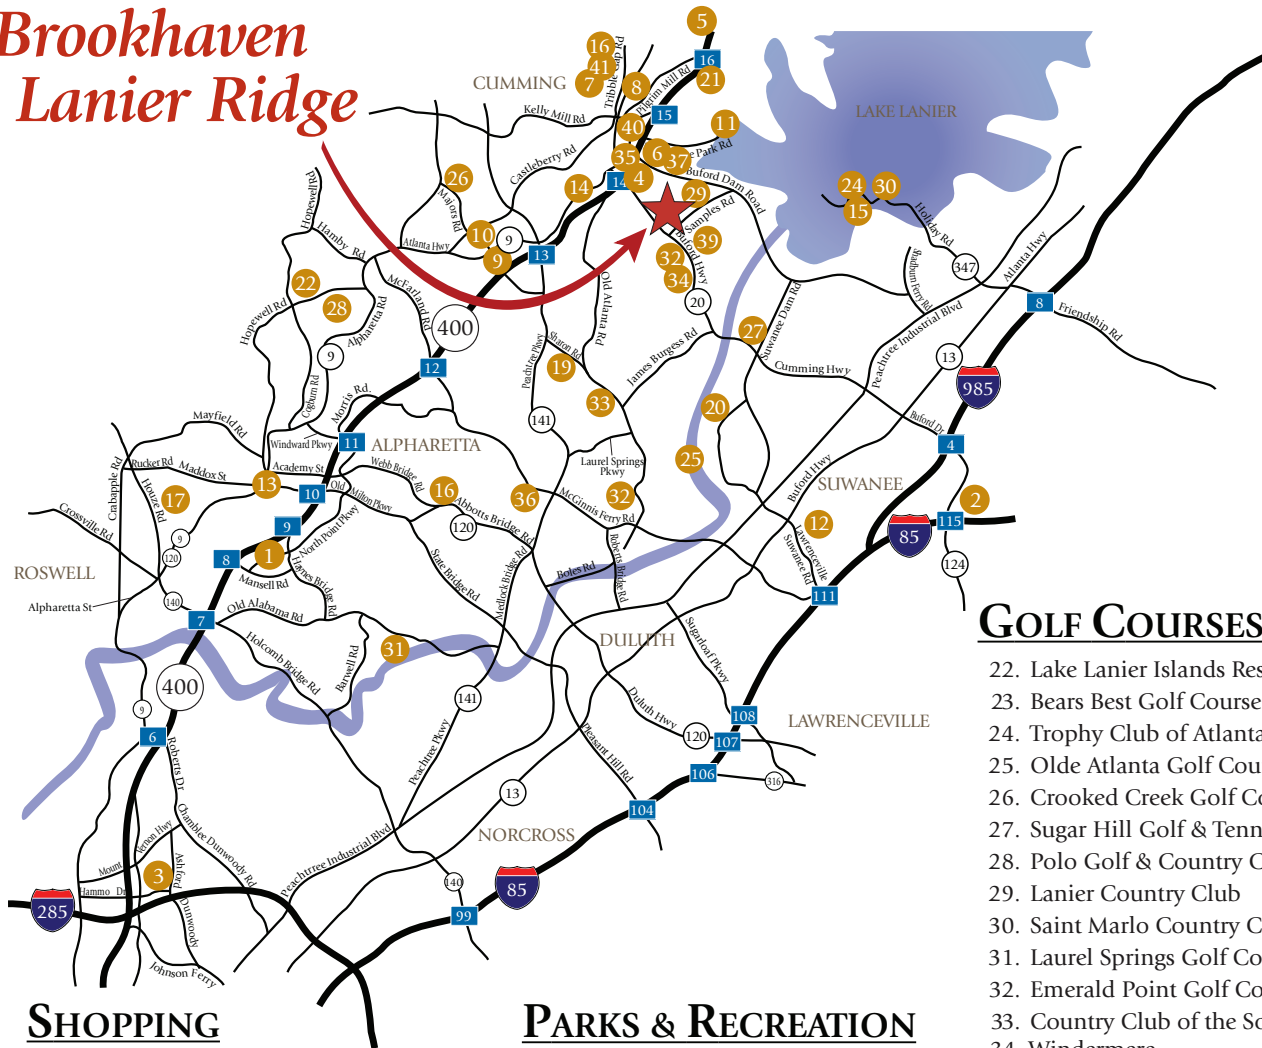

BROOKHAVEN AT LANIER RIDGE

A JIM CHAPMAN COMMUNITY

Well Earned Elegance

Brookhaven at Lanier Ridge

SHOPPING

1. North Point Mall
2. Mall of Georgia
3. Perimeter Mall
4. Cumming Marketplace
5. North Georgia Premium Outlets
6. Cumming Town Center

PLACES OF WORSHIP

7. Cumming First United Methodist
8. Cumming Baptist Church
9. St. Brendan's Catholic Community
10. Parkway Presbyterian

PARKS & RECREATION

11. Mary Alice Park & Boat Ramp
12. George Pierce Park
13. Wills Park
14. Midway Park
15. Lake Lanier Islands Beach & Water Park
16. Webb Bridge Park
17. Hembree Road Park
18. Sawnee Preserve
19. Sharon Springs Park
20. Settles Bridge Park
21. Central Park

GOLF COURSES

22. Lake Lanier Islands Resort
23. Bears Best Golf Course
24. Trophy Club of Atlanta
25. Olde Atlanta Golf Course
26. Crooked Creek Golf Course
27. Sugar Hill Golf & Tennis Club
28. Polo Golf & Country Club
29. Lanier Country Club
30. Saint Marlo Country Club
31. Laurel Springs Golf Course
32. Emerald Point Golf Course
33. Country Club of the South
34. Windermere

Buford Highway

Lanier Country Club

Northside Hospital Forsyth

Samples Road

Old Atlanta Road

400

BROOKHAVEN
AT LANIER RIDGE
A JIM CHAPMAN COMMUNITY